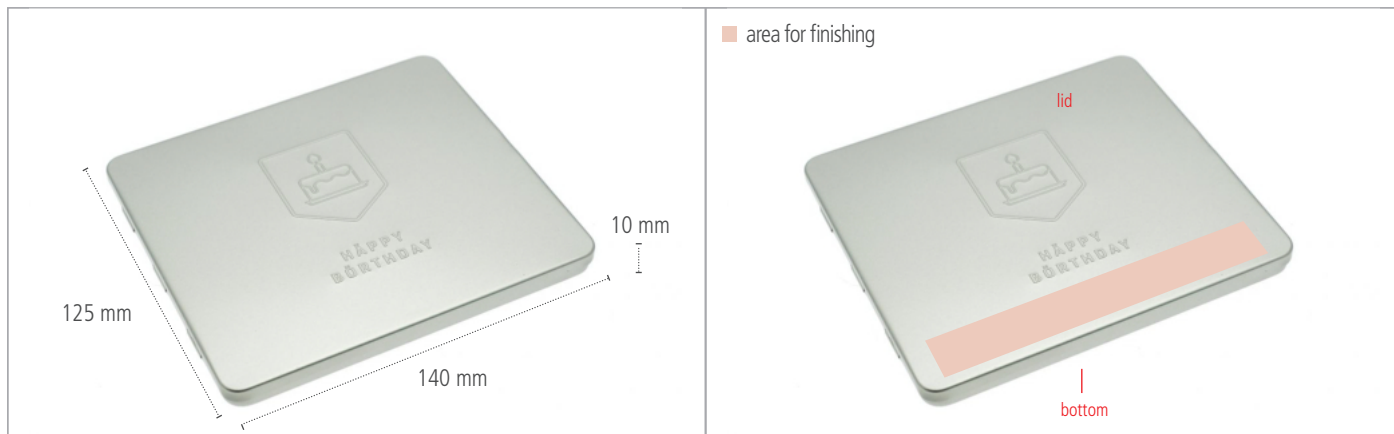

Box2Bon Classic Häppy Börthday[B2BC1]-Product Data Sheet

BOX2BON

Voucher box

Box2Bon Classic Häppy Börthday - Dimensions

Areas for Finishing