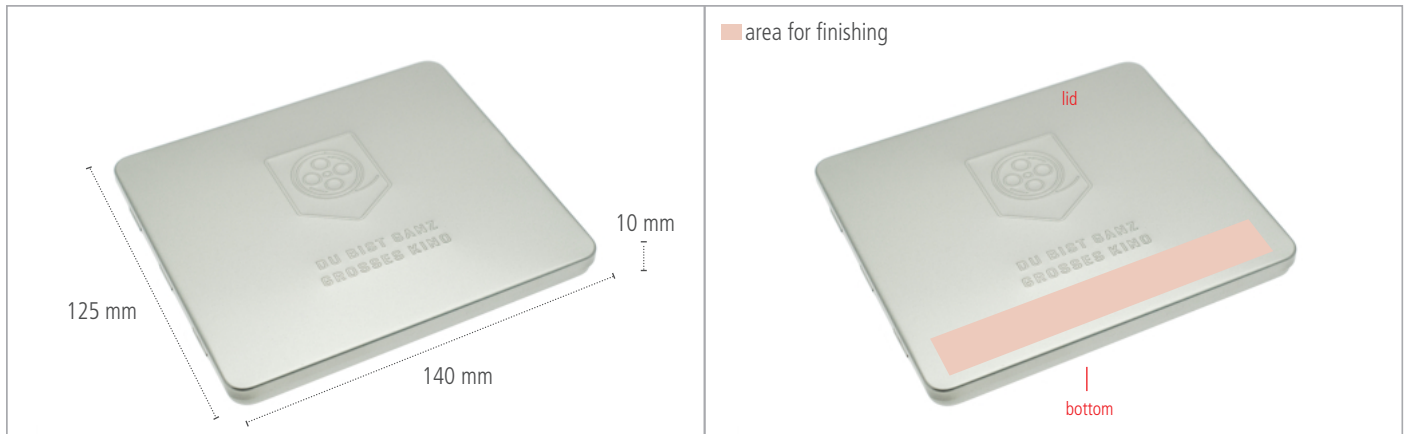

Box2Bon Classic Du bist ganz großes Kino[B2BC3]-Product Data Sheet

Voucher box

BOX2BON

Box2Bon Classic Du bist ganz großes Kino-Dimensions Areas for Finishing

Box2Bon Classic Du bist ganz großes Kino - Detailed Views

Box2Bon Classic Du bist ganz großes Kino - Key Facts

Description	Based on MDE 010, but with velvet-covered tray in the size of credit cards incl. embossing "Du bist ganz großes Kino" on the lid. Embossing text only in german available.									
Article Number	B2BC4									
Dimensions	140mm x 125mm x 10mm									
Pcs. per packing unit	50 Pieces									
Finishing *	Sticker		Digital Printing		1C - Printing		Laser Engraving		Stamping	
Lid	✘		✘		✔		✔		✘	
Body	✘		✘		✘		✘		✘	
Bottom	✘		✘		✔		✔		✘	

✘ for this tin type not available

✔ for this tin type available

* The print-technological feasibility only can be evaluated after the exact verification of layout and design.

Special Productions

Full-face offset prints, extra viewing windows, adaptations for height and hinges or other specific technical changes of the tin can be realized according a special production, normally from 2000 pieces minimum quantity. Please keep in mind making individual offers and arrangements for delivery.