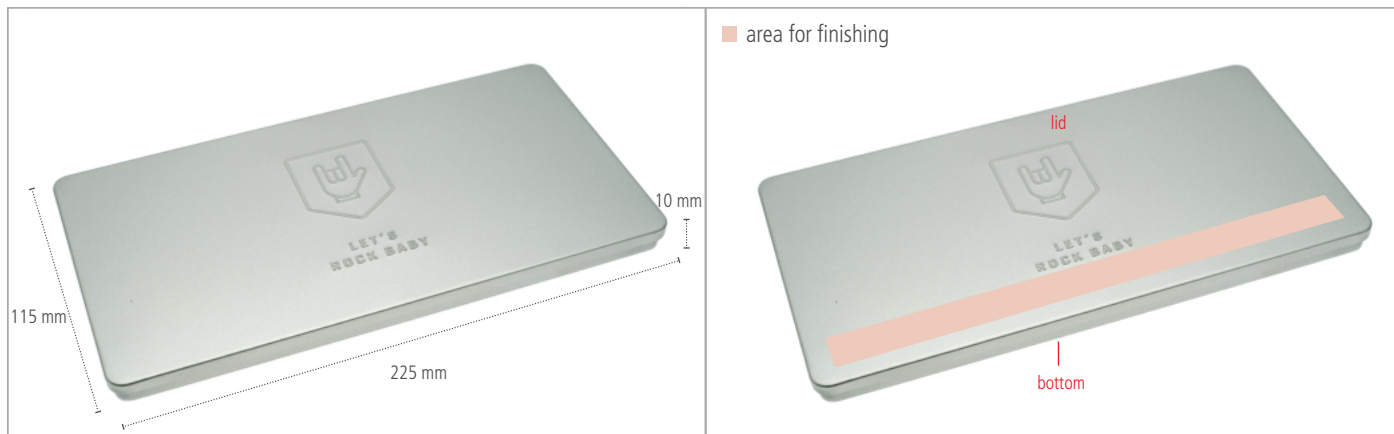

Box2Bon Letter Let's rock baby[B2BL2]-Product Data Sheet

Voucher box

Box2Bon Letter Let's rock baby - Dimensions

Areas for Finishing