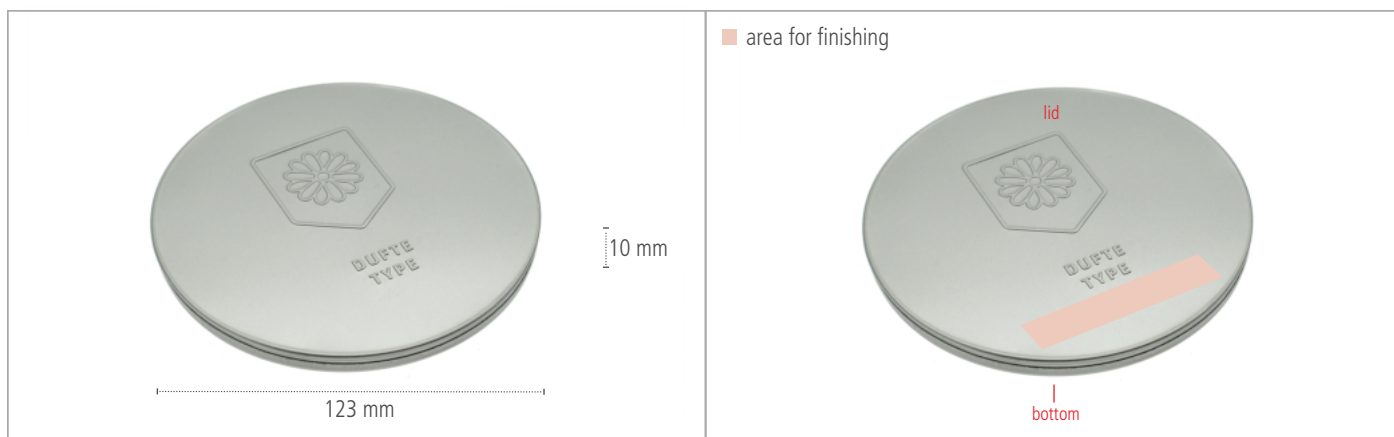

Box2Bon Spin Dufte Type[B2BS6]-Product Data Sheet

Voucher box

BOX2BON

Box2Bon Spin Dufte Type - Dimensions

Areas for Finishing

Box2Bon Spin Dufte Type - Detailed Views

Box2Bon Spin Dufte Type - Key Facts

| | | | | | | | | | | |
|-----------------------|----------------------------------------------------------------------------------------------------------------------------------------------------------------------------------|--|------------------|--|---------------|--|-----------------|--|----------|--|
| Description | Round tinbox with slip cover incl. black velvet covered tray in the size of credit cards. Also incl. embossing "Dufte Type" on the lid. Embossing text only in german available. | | | | | | | | | |
| Article Number | B2BS6 | | | | | | | | | |
| Dimensions | 123 mm x 10 mm | | | | | | | | | |
| Pcs. per packing unit | 105 Pieces | | | | | | | | | |
| Finishing * | Sticker | | Digital Printing | | 1C - Printing | | Laser Engraving | | Stamping | |
| Lid | ✗ | | ✗ | | ✓ | | ✓ | | ✗ | |
| Body | ✗ | | ✗ | | ✗ | | ✗ | | ✗ | |
| Buttom | ✗ | | ✗ | | ✓ | | ✓ | | ✗ | |

✗ for this tin type not available

✓ for this tin type available

* The print-technological feasibility only can be evaluated after the exact verification of layout and design.

Special Productions

Full-face offset prints, extra viewing windows, adaptations for height and hinges or other specific technical changes of the tin can be realized according a special production, normally from 2000 pieces minimum quantity. Please keep in mind making individual offers and arrangements for delivery.