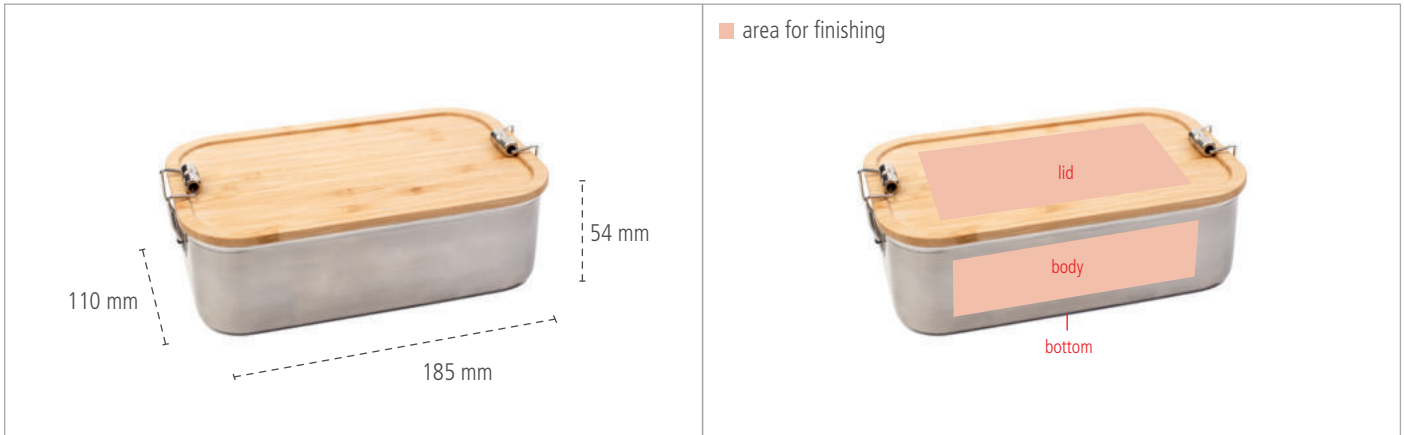

CameleonPack Safe Junglepicknick [CP SA 10] Product Data Sheet

CameleonPack®
Safe
STAINLESS STEEL

CameleonPack Safe Junglepicknick - Dimensions

Areas for Finishing