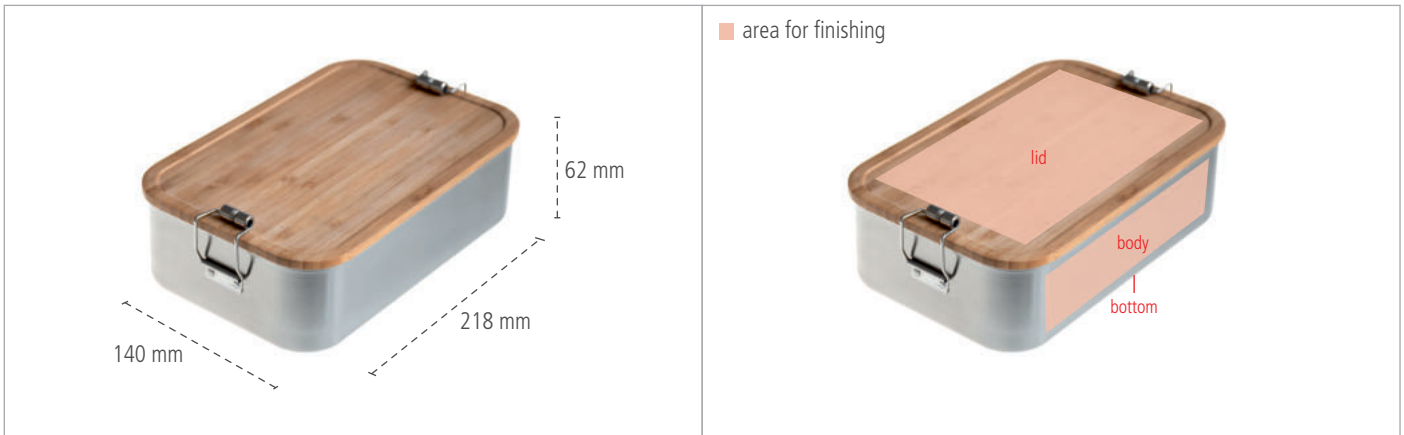

CameleonPack Click Jungleschmauß [CP BA C8] Product Data Sheet

CameleonPack[®]
Click
STAINLESS STEEL

CameleonPack Click Jungleschmauß - Dimensions

Areas for Finishing

CameleonPack Click Jungleschmauß - Detailed Views

CameleonPack Click Jungleschmauß - Key Facts

Description	Attractive spacious lunch box made of brushed stainless steel with bamboo lid, food safe varnished and body is dishwasher safe. Hinges on both sides ensure a secure hold of the lid.								
Article Number	CP BA C8								
Dimensions	218 mm x 140 mm x 62 mm						Volume	1800 ml	
Pcs. per packing unit	10 Pieces								
Finishing *	Sticker	Digital Printing		1C Printing		Laser Engraving		Stamp/Brand stamp	
Lid	✘	✘	✘	✘	✔	✘	on demand	✘	on demand
Body	✘	✘	✘	✔	✘	✘		✘	
Bottom	✘	✘	✘	✘	✘	on demand	✘	✘	

✘ for this tin type not available

✔ for this tin type available

* The print-technological feasibility only can be evaluated after the exact verification of layout and design.

Special Productions

Full-face offset prints, extra viewing windows, adaptations for height and hinges or other specific technical changes of the tin can be realized according to a special production, normally from 2000 pieces minimum quantity. Please keep in mind making individual offers and arrangements for delivery.